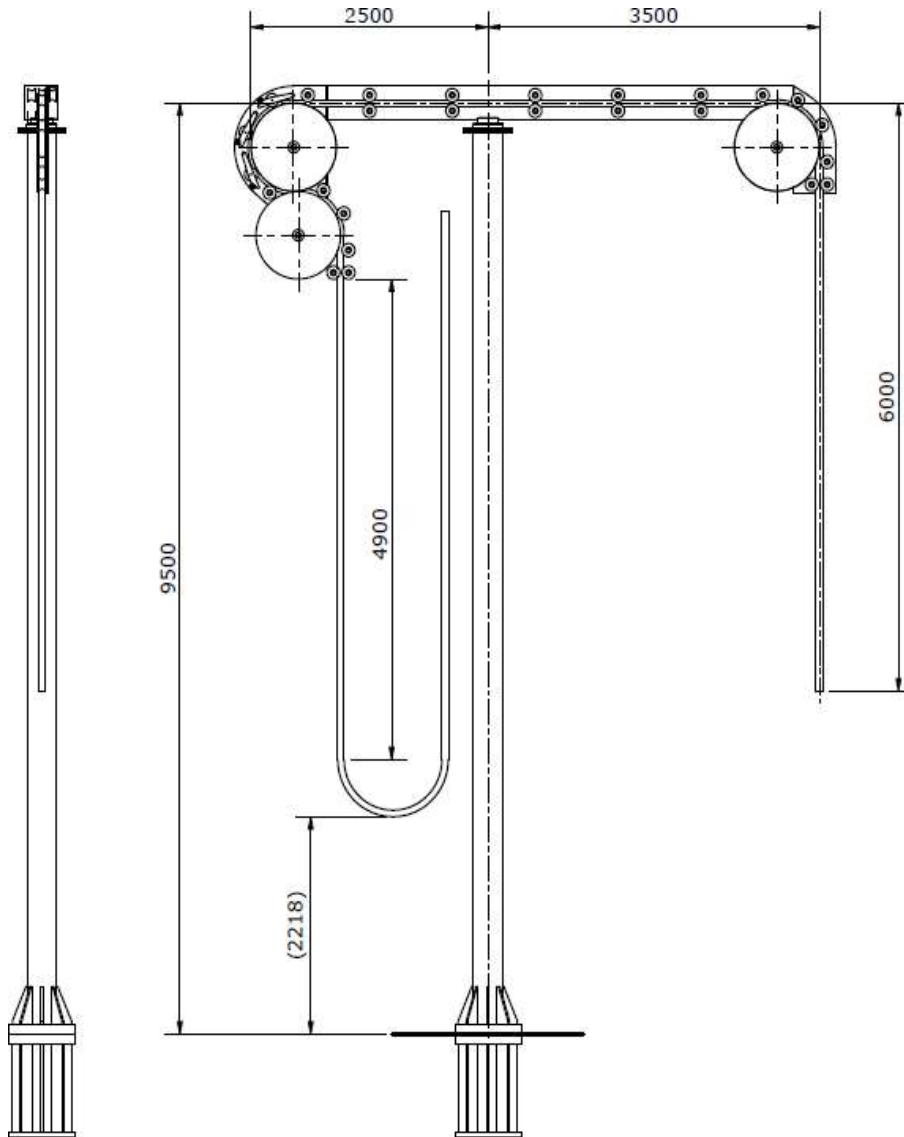

# POWER FLEX<sup>A</sup><sub>8</sub>

WE MOVE YOUR ENERGY

- ✓ Fast connection and disconnection
- ✓ Radio remote controlled
- ✓ Up to 180°/360° rotation
- ✓ Reeling length from 8m to 30m
- ✓ Voltage 400V to 22kV
- ✓ Adjust to tidal and weather conditions
- ✓ No personnel needed onshore
- ✓ 1-6 cables in parallel & individual
- ✓ Up to 16MW
- ✓ Small and big ships

**Power Crane** – Shore Power