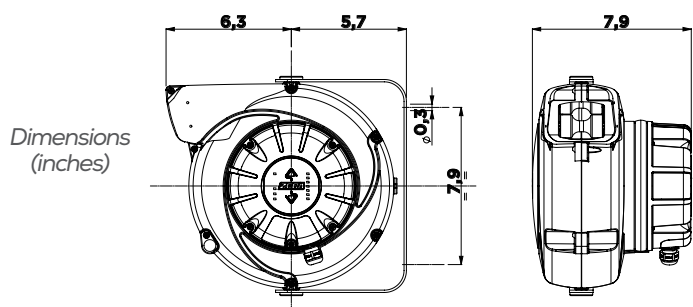

**WITH
WI-FI!**

Do you want to manage power and recharge comfortably from the couch of your house?
EV2WB+ with WI-FI is the right choice!