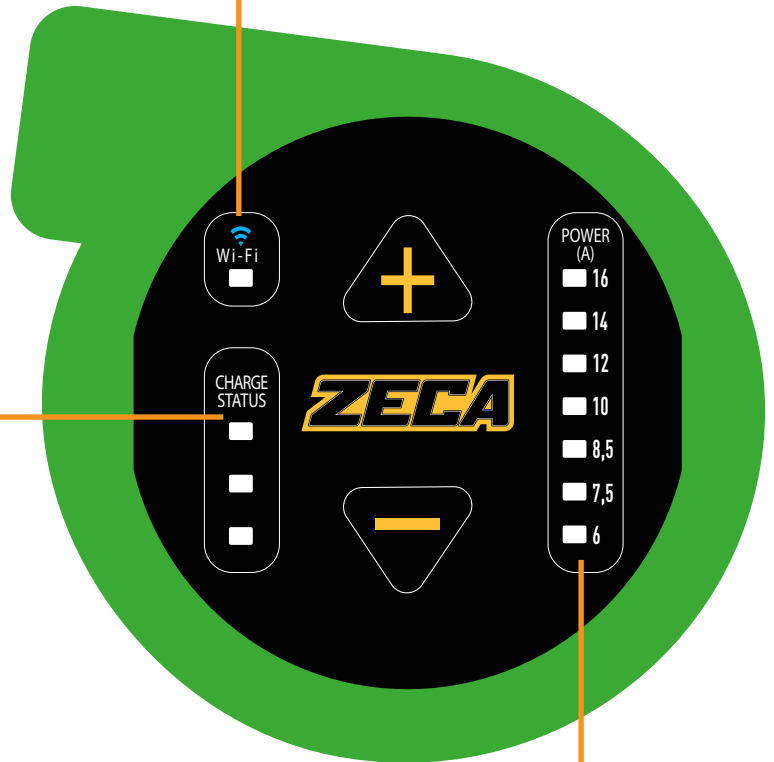

ZECA

Z

TECHNICAL EXCELLENCE. SINCE 1929.

THE NEW RANGE OF
CABLE REELS FOR **GREEN MOBILITY**

SERIE EV2WB

ALL IN ONE. HANDLY, SAFE AND FUNCTIONAL.

EV2WB is destined to revolutionize electric vehicles recharging: the **FIRST and ONLY ONE CABLE REEL with INCORPORATED WALLBOX!** Thanks to **EV2WB** you are able to create your personal charging station directly in your garage and you can refuel in few and simple steps.

**CHARGING
STATION SOCKET**

**MOBILE CONNECTOR
FOR CHARGING
CABLES**

It's the European standard. It can be used both for single-phase and three-phase charging operations.

HOW DOES IT WORK?

THE COLOR INFORMS YOU ABOUT THE CHARGING STATUS.

BLUE In charge

GREEN Charging finished

RED Error

WI-FI STATUS

7 POWER LEVELS CAN BE SELECTED.

POWER LEVELS

KW*	1,9	1,7	1,44	1,2	1	0,9	0,72
A	16	14	12	10	8,5	7,5	6

* with 120 VAC working voltage

CODE	CABLE TYPE	CHARGING	CHARGING SOCKET VEHICLE SIDE	CABLE LENGHT	IP PROTECTION DEGREE	WI-FI 
EV2161WB+	3G2,5 + 1x0,5	single phase 16A	type 1 SAE J1772-2009	3+1 m	IP 42	
EV2161WB	3G2,5 + 1x0,5	single phase 16A	type 1 SAE J1772-2009	3+1 m	IP 42	
EV2162WB+	3G2,5 + 1x0,5	single phase 16A	type 2 VDE-AR-E 2623-2-2	3+1 m	IP 42	
EV2162WB	3G2,5 + 1x0,5	single phase 16A	type 2 VDE-AR-E 2623-2-2	3+1 m	IP 42	